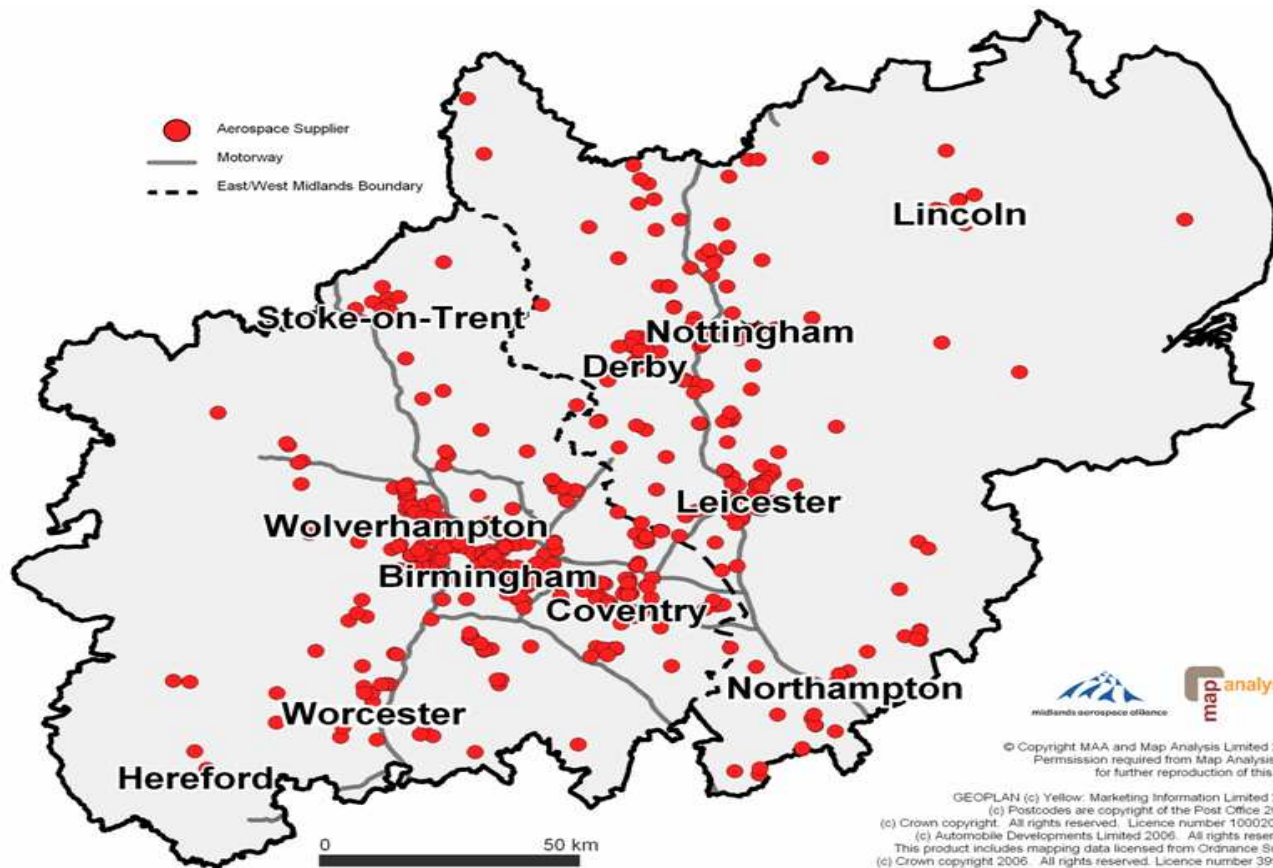

UK MIDLANDS